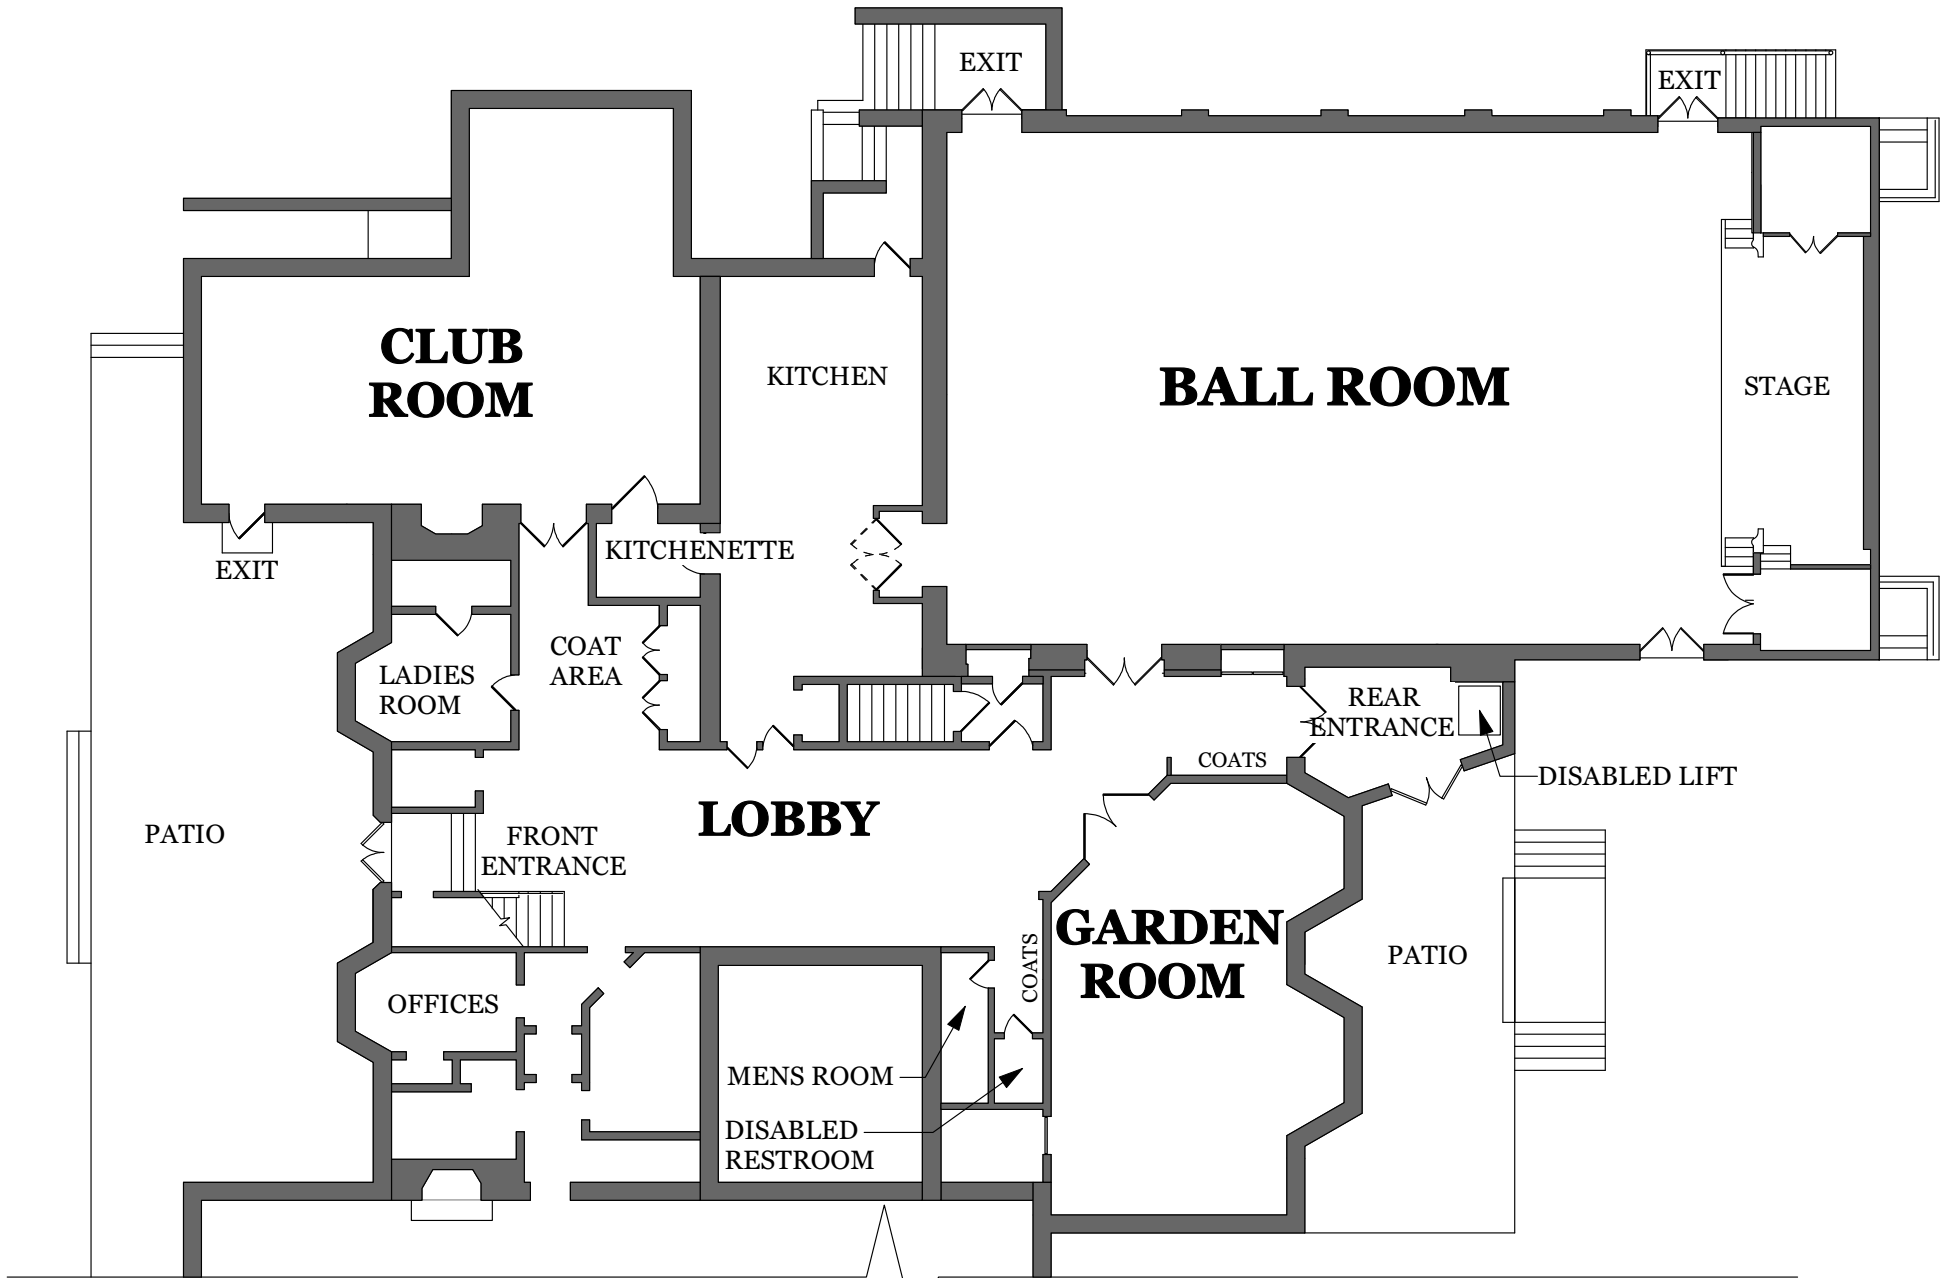

MOORESTOWN COMMUNITY HOUSE

FIRST FLOOR PLAN